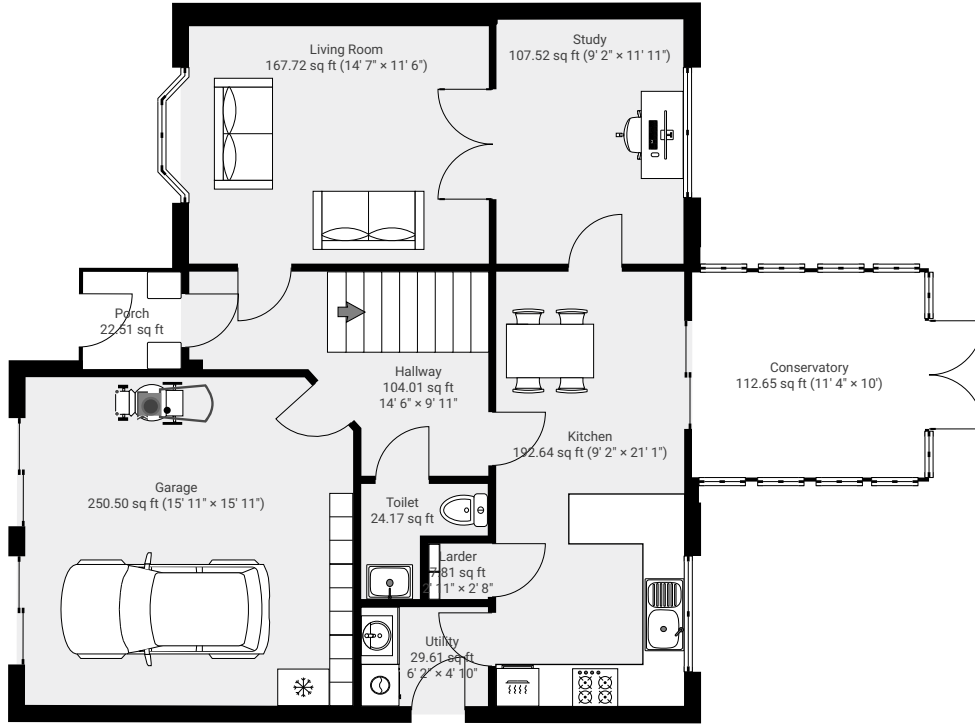

51 Margaret Lindsay Place

51 Margaret Lindsay Place, Monifieth, DD5 4RD
TOTAL AREA: 1933.47 sq ft • LIVING AREA: 1547.93 sq ft • FLOORS: 2

▼ Ground Floor

TOTAL AREA: 1018.54 sq ft • LIVING AREA: 633.01 sq ft •

▼ 1st Floor

TOTAL AREA: 914.92 sq ft • LIVING AREA: 914.92 sq ft •