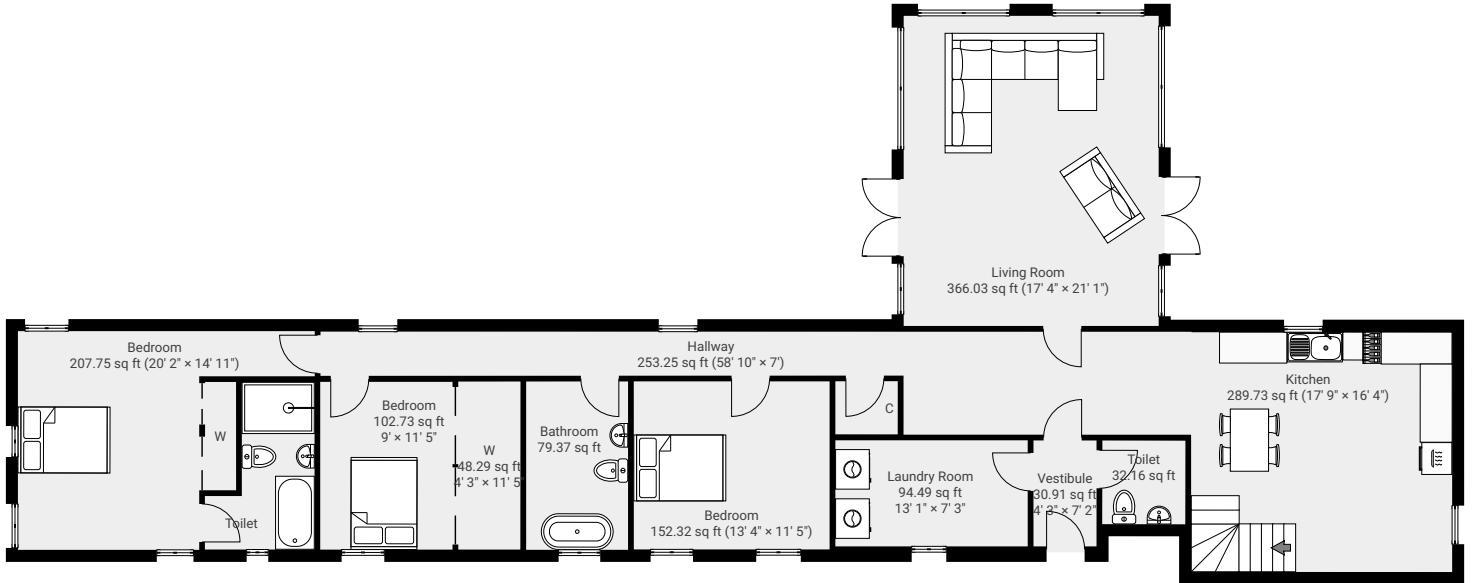

3 Wellbank Farm Steadings

3 Wellbank Farm Steadings, DD5 3PN

TOTAL AREA: 2304.12 sq ft • LIVING AREA: 2304.12 sq ft • FLOORS: 2

▼ Ground Floor

TOTAL AREA: 1752.56 sq ft • LIVING AREA: 1752.56 sq ft •

▼ 1st Floor

TOTAL AREA: 551.55 sq ft • LIVING AREA: 551.55 sq ft •