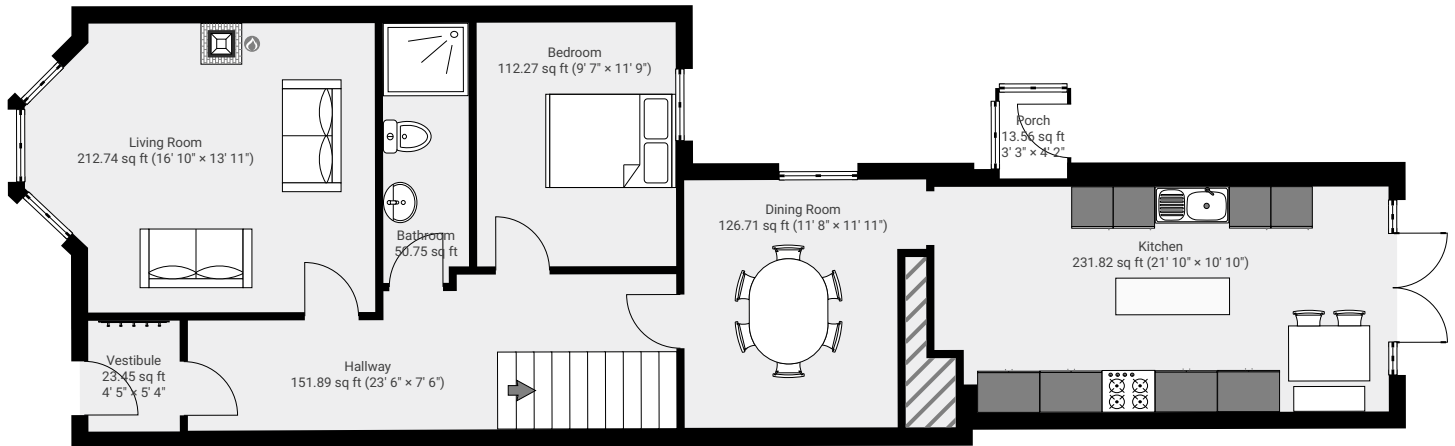

283 Strathmartine Road

283 Strathmartine Road, Dundee, DD3 8NS

TOTAL AREA: 1548.52 sq ft • LIVING AREA: 1534.98 sq ft • FLOORS: 2

▼ Ground Floor

TOTAL AREA: 922.60 sq ft • LIVING AREA: 909.06 sq ft •

▼ 1st Floor

TOTAL AREA: 625.92 sq ft • LIVING AREA: 625.92 sq ft •