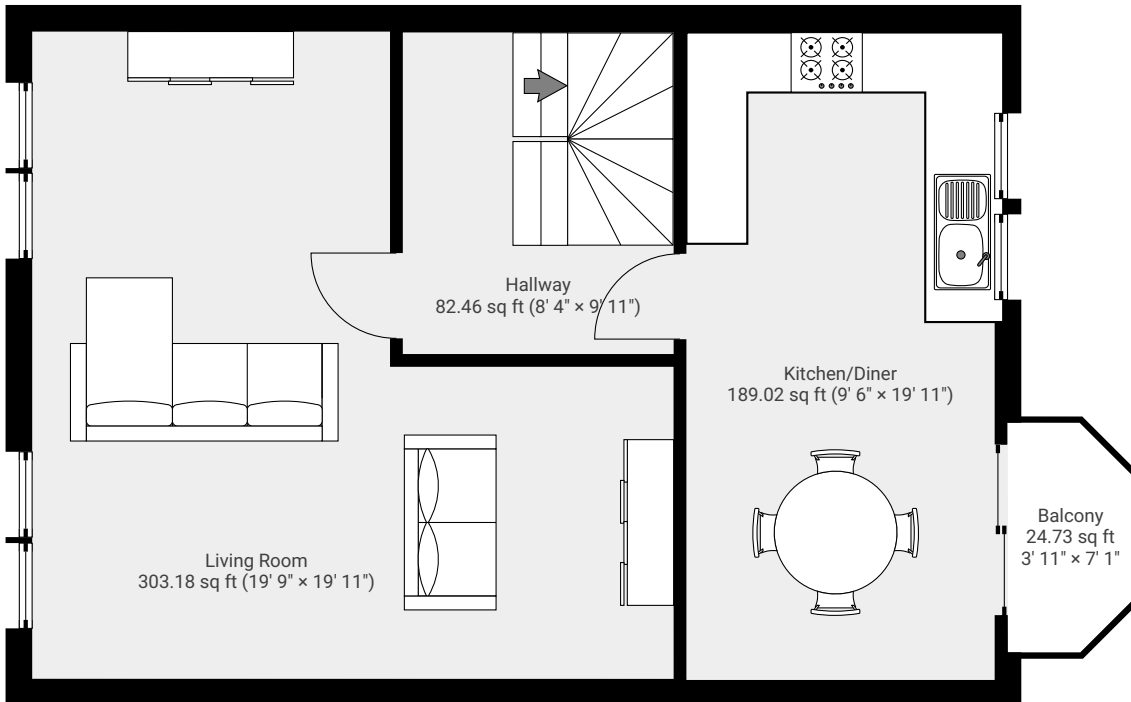

26 Lytton Street

26 Lytton Street, Dundee, DD2 1EU

TOTAL AREA: 1394.63 sq ft • LIVING AREA: 1369.94 sq ft • FLOORS: 3

▼ Ground Floor

TOTAL AREA: 265.29 sq ft • LIVING AREA: 265.29 sq ft •

▼ 1st Floor

TOTAL AREA: 599.04 sq ft • LIVING AREA: 574.36 sq ft •

Page 1/2

26 Lytton Street

26 Lytton Street, Dundee, DD2 1EU

TOTAL AREA: 1394.63 sq ft • LIVING AREA: 1369.94 sq ft • FLOORS: 3

▼ 2nd Floor

TOTAL AREA: 530.30 sq ft • LIVING AREA: 530.30 sq ft •