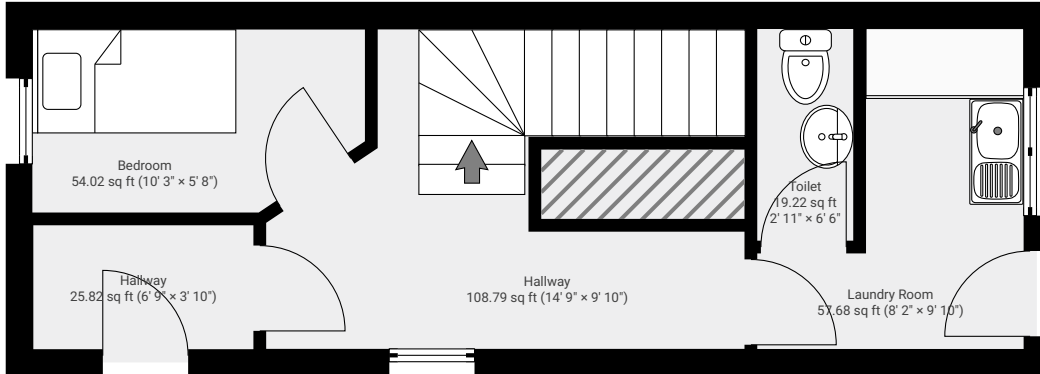

26 Lytton Street

26 Lytton Street, Dundee, DD2 1EU

TOTAL AREA: 1394.63 sq ft • LIVING AREA: 1369.94 sq ft • FLOORS: 3

▼ Ground Floor

TOTAL AREA: 265.29 sq ft • LIVING AREA: 265.29 sq ft •

▼ 1st Floor

TOTAL AREA: 599.04 sq ft • LIVING AREA: 574.36 sq ft •

Page 1/2

26 Lytton Street

26 Lytton Street, Dundee, DD2 1EU

TOTAL AREA: 1394.63 sq ft • LIVING AREA: 1369.94 sq ft • FLOORS: 3

▼ 2nd Floor

TOTAL AREA: 530.30 sq ft • LIVING AREA: 530.30 sq ft •