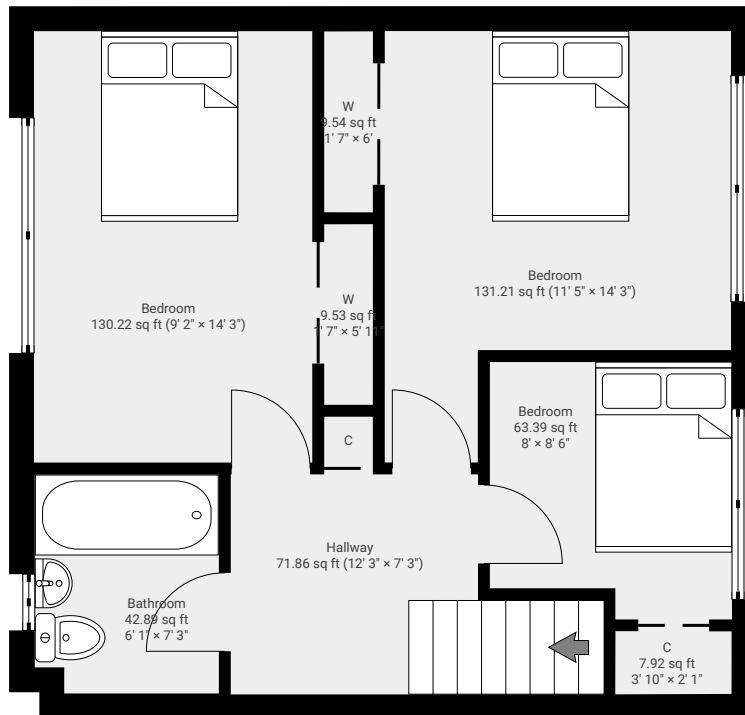

2 Bennan Gardens

2 Bennan Gardens, Broughty Ferry, DD5 3EJ
TOTAL AREA: 1036.71 sq ft • LIVING AREA: 987.96 sq ft • FLOORS: 2

▼ Ground Floor

TOTAL AREA: 568.21 sq ft • LIVING AREA: 519.46 sq ft •

▼ 1st Floor

TOTAL AREA: 468.51 sq ft • LIVING AREA: 468.51 sq ft •

1:76

Page 1/1