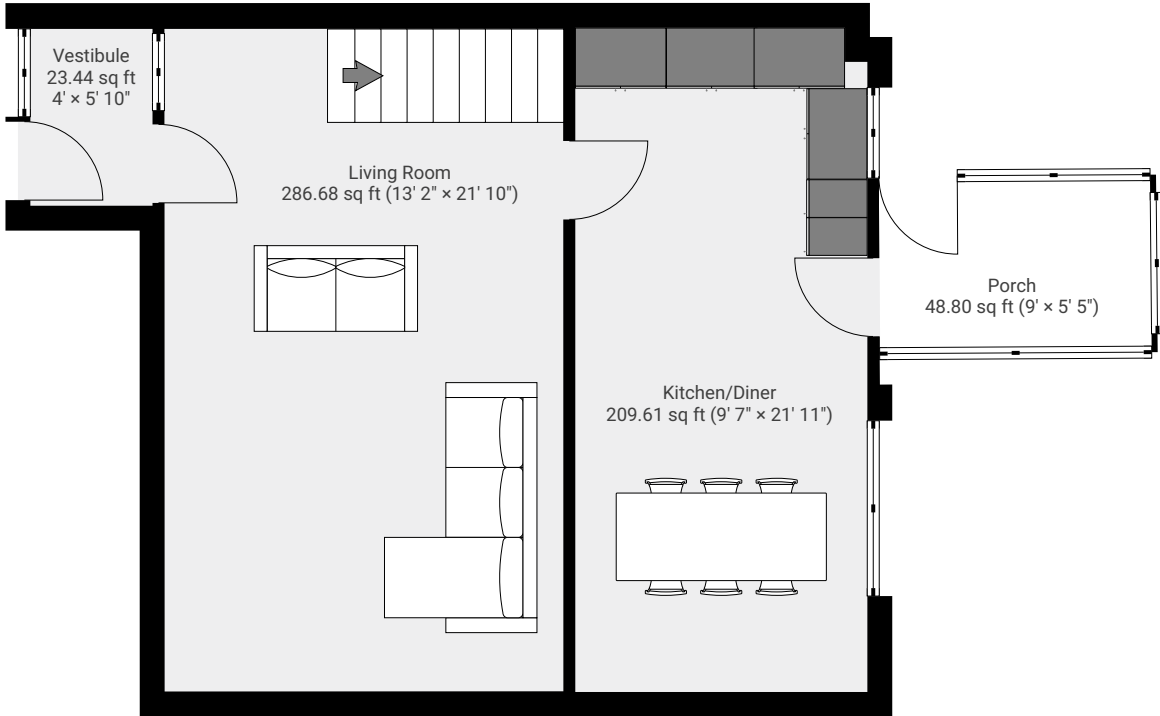

2 Bennan Gardens

2 Bennan Gardens, Broughty Ferry, DD5 3EJ
TOTAL AREA: 1036.71 sq ft • LIVING AREA: 987.96 sq ft • FLOORS: 2

▼ Ground Floor

TOTAL AREA: 568.21 sq ft • LIVING AREA: 519.46 sq ft •

▼ 1st Floor

TOTAL AREA: 468.51 sq ft • LIVING AREA: 468.51 sq ft •

1:76

Page 1/1