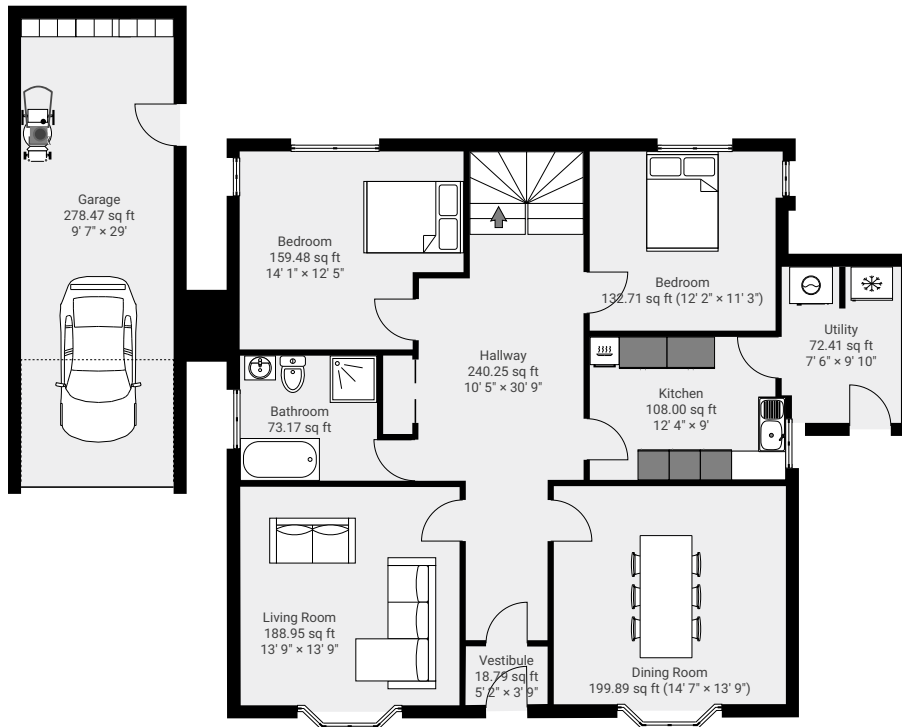

# 190 Coupar Angus Road

190 Coupar Angus Road, Dundee, DD2 5QE

TOTAL AREA: 1967.51 sq ft • LIVING AREA: 1689.04 sq ft • FLOORS: 2

## ▼ Ground Floor

TOTAL AREA: 1480.33 sq ft • LIVING AREA: 1201.85 sq ft •

## ▼ 1st Floor

TOTAL AREA: 487.18 sq ft • LIVING AREA: 487.18 sq ft •