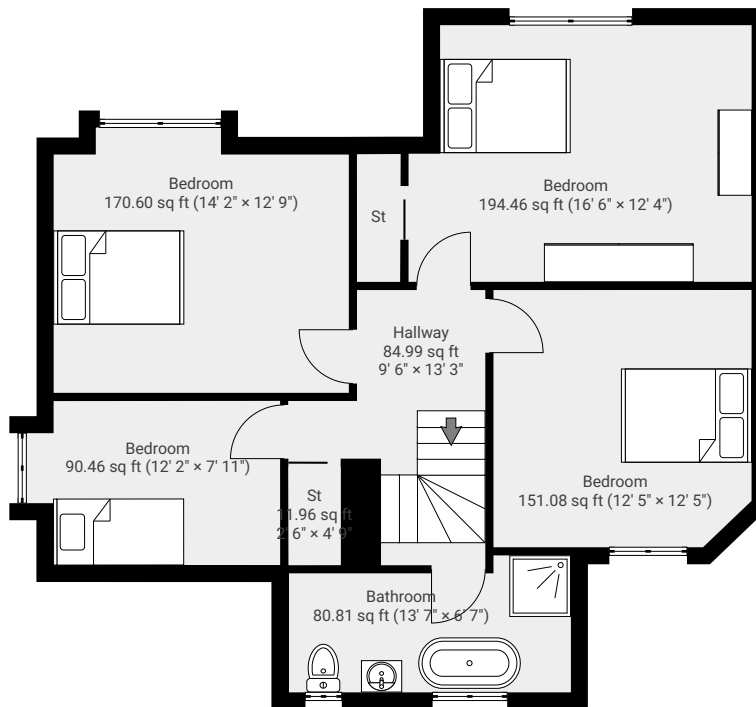

88 Grove Road

88 Grove Road, Broughty Ferry, DD5 1LB

TOTAL AREA: 1575.24 sq ft • LIVING AREA: 1561.47 sq ft • FLOORS: 2

▼ Ground Floor

TOTAL AREA: 778.60 sq ft • LIVING AREA: 764.83 sq ft •

▼ 1st Floor

TOTAL AREA: 796.64 sq ft • LIVING AREA: 796.64 sq ft •

1:111

Page 1/1