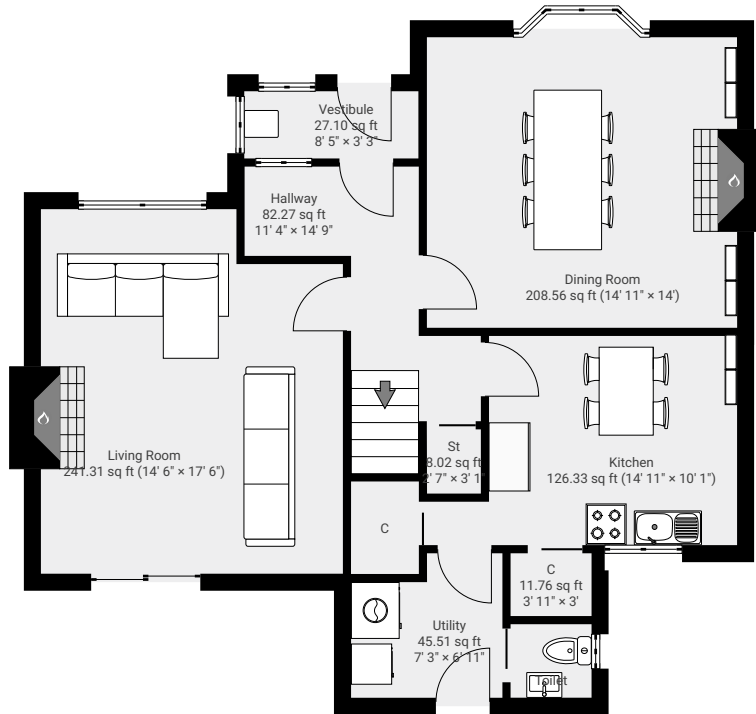

88 Grove Road

88 Grove Road, Broughty Ferry, DD5 1LB

TOTAL AREA: 1575.24 sq ft • LIVING AREA: 1561.47 sq ft • FLOORS: 2

▼ Ground Floor

TOTAL AREA: 778.60 sq ft • LIVING AREA: 764.83 sq ft •

▼ 1st Floor

TOTAL AREA: 796.64 sq ft • LIVING AREA: 796.64 sq ft •

1:111

Page 1/1