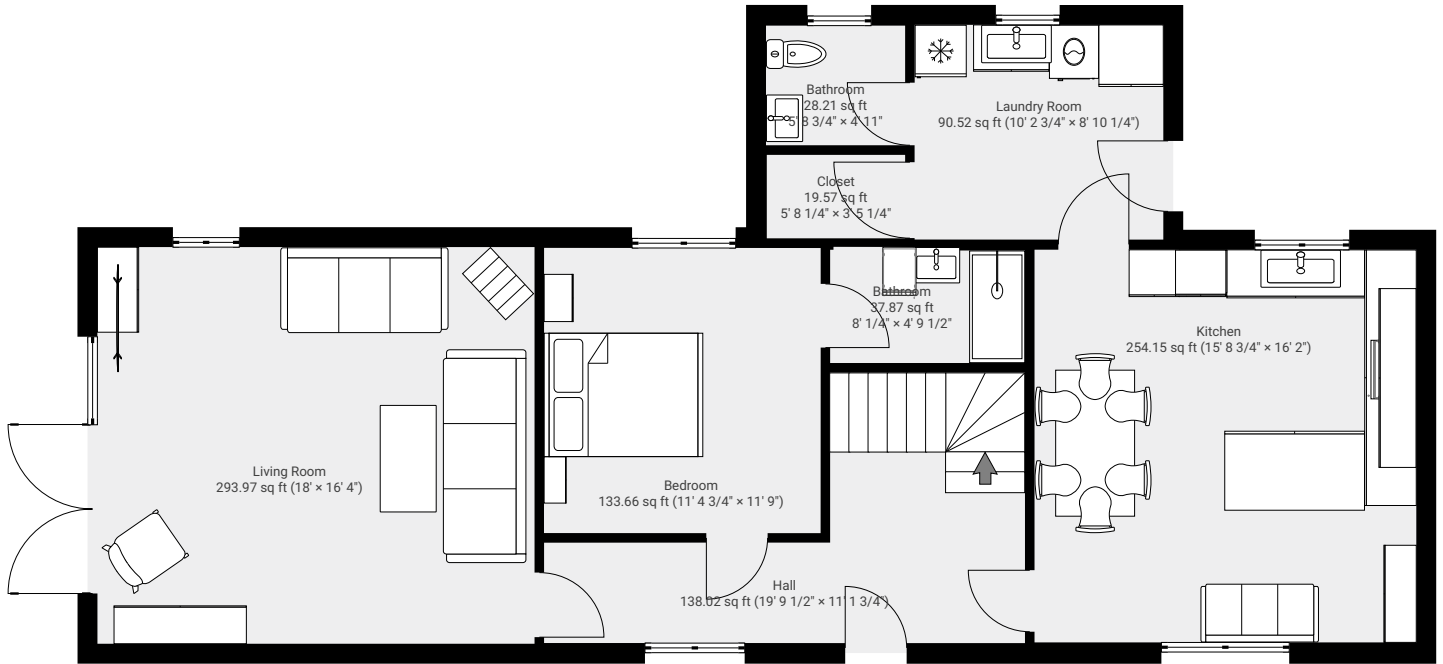

6 The Steading

TOTAL AREA: 1849.16 sq ft • LIVING AREA: 1849.16 sq ft • FLOORS: 2

▼ Ground Floor

TOTAL AREA: 995.52 sq ft • LIVING AREA: 995.52 sq ft •

▼ 2nd Floor

TOTAL AREA: 853.64 sq ft • LIVING AREA: 853.64 sq ft •