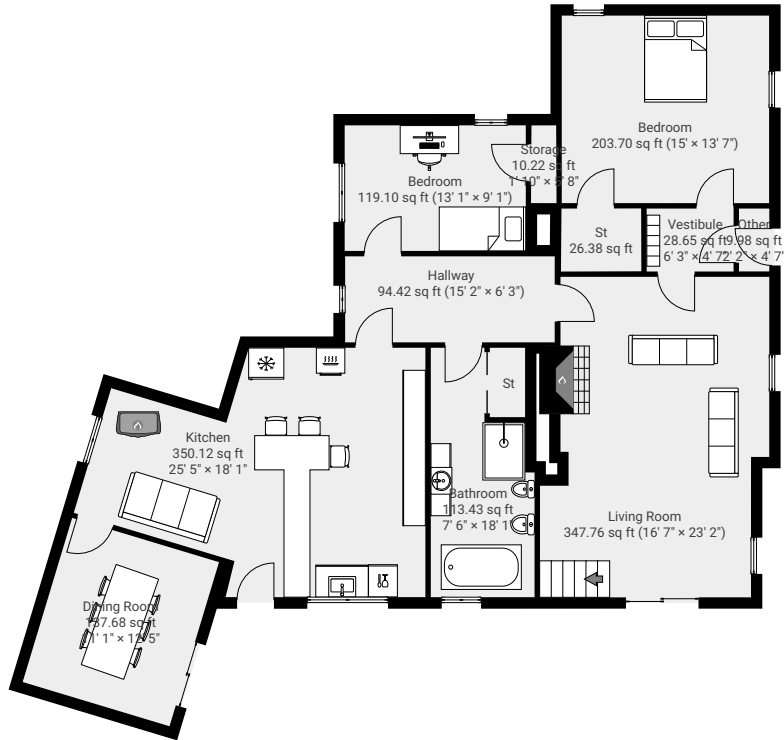

The Elms

The Elms, Panmure Road, Monikie

TOTAL AREA: 2017.06 sq ft • LIVING AREA: 2017.06 sq ft • FLOORS: 2

▼ Ground Floor

TOTAL AREA: 1453.50 sq ft • LIVING AREA: 1453.50 sq ft •

▼ 1st Floor

TOTAL AREA: 563.57 sq ft • LIVING AREA: 563.57 sq ft •