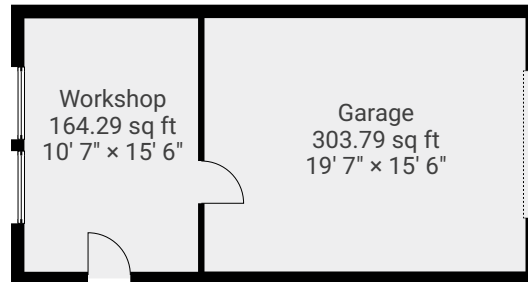

Hazyview

Hazyview, East Haven, Carnoustie, DD7 6LQ

TOTAL AREA: 2681.60 sq ft • LIVING AREA: 2298.48 sq ft • FLOORS: 3

▼ 1st Floor

TOTAL AREA: 1323.71 sq ft • LIVING AREA: 1244.37 sq ft •

▼ 2nd Floor

TOTAL AREA: 890.05 sq ft • LIVING AREA: 890.05 sq ft •

Hazyview

Hazyview, East Haven, Carnoustie, DD7 6LQ

TOTAL AREA: 2681.60 sq ft • LIVING AREA: 2298.48 sq ft • FLOORS: 3

▼ Ground floor

TOTAL AREA: 467.85 sq ft • LIVING AREA: 164.06 sq ft •

0' 4' 8' 12' 16' 20' 1:141
Page 2/2