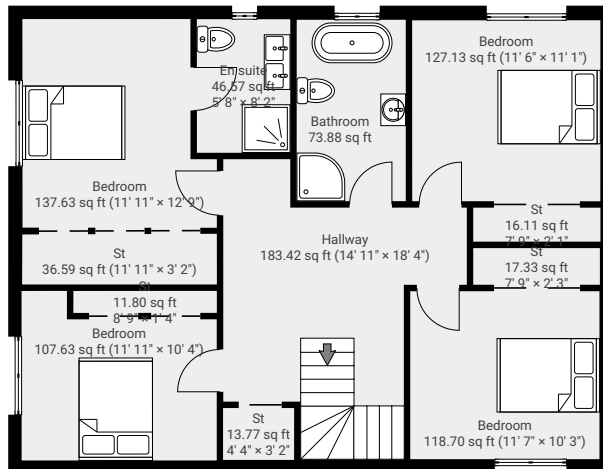

Hazyview

Hazyview, East Haven, Carnoustie, DD7 6LQ

TOTAL AREA: 2681.60 sq ft • LIVING AREA: 2298.48 sq ft • FLOORS: 3

▼ 1st Floor

TOTAL AREA: 1323.71 sq ft • LIVING AREA: 1244.37 sq ft •

▼ 2nd Floor

TOTAL AREA: 890.05 sq ft • LIVING AREA: 890.05 sq ft •

Hazyview

Hazyview, East Haven, Carnoustie, DD7 6LQ

TOTAL AREA: 2681.60 sq ft • LIVING AREA: 2298.48 sq ft • FLOORS: 3

▼ Ground floor

TOTAL AREA: 467.85 sq ft • LIVING AREA: 164.06 sq ft •

0' 4' 8' 12' 16' 20' 1:141
Page 2/2