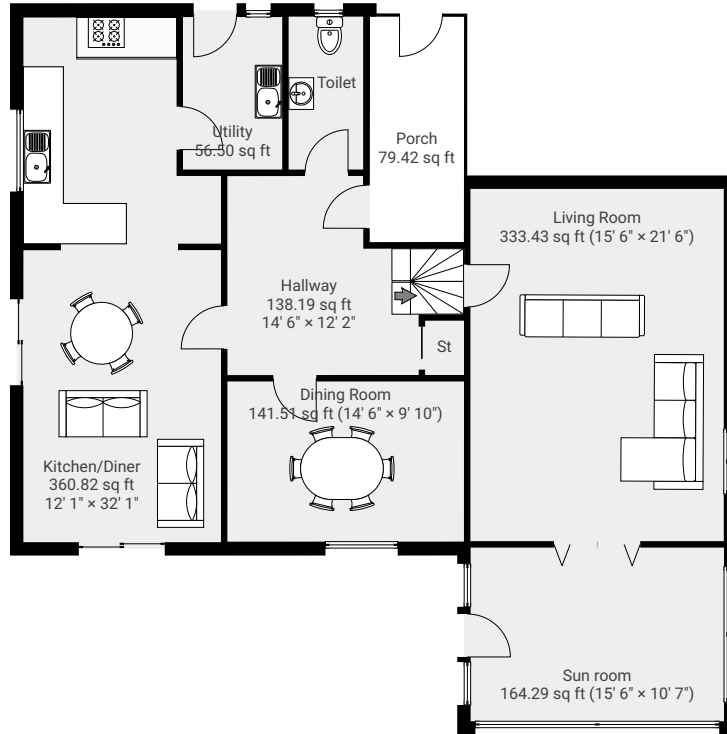

Hazyview

Hazyview, East Haven, Carnoustie, DD7 6LQ

TOTAL AREA: 2681.60 sq ft • LIVING AREA: 2298.48 sq ft • FLOORS: 3

▼ 1st Floor

TOTAL AREA: 1323.71 sq ft • LIVING AREA: 1244.37 sq ft •

▼ 2nd Floor

TOTAL AREA: 890.05 sq ft • LIVING AREA: 890.05 sq ft •

Hazyview

Hazyview, East Haven, Carnoustie, DD7 6LQ

TOTAL AREA: 2681.60 sq ft • LIVING AREA: 2298.48 sq ft • FLOORS: 3

▼ Ground floor

TOTAL AREA: 467.85 sq ft • LIVING AREA: 164.06 sq ft •

0' 4' 8' 12' 16' 20' 1:141
Page 2/2