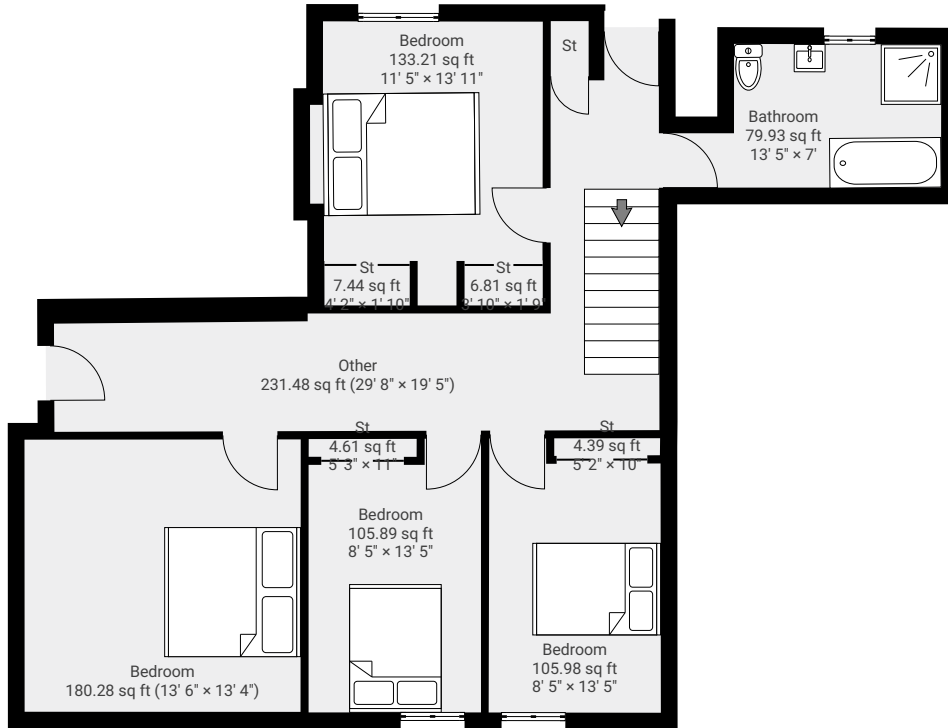

1 Maryfield Lane

1 Maryfield Lane, Broughty Ferry, DD5 2JX

TOTAL AREA: 1762.04 sq ft • LIVING AREA: 1762.04 sq ft • FLOORS: 2

▼ Ground Floor

TOTAL AREA: 864.22 sq ft • LIVING AREA: 864.22 sq ft •

▼ 1st Floor

TOTAL AREA: 897.82 sq ft • LIVING AREA: 897.82 sq ft •