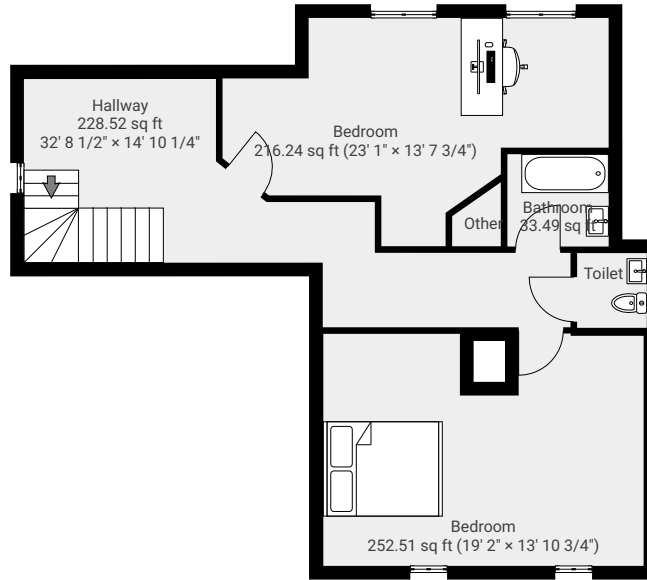

Netherton of Craigie

Netherton of Craigie, Craigiebarn Road, Broughty Ferry
TOTAL AREA: 3687.10 sq ft • LIVING AREA: 3609.06 sq ft • FLOORS: 3

▼ Ground Floor

TOTAL AREA: 1479.18 sq ft • LIVING AREA: 1401.14 sq ft •

▼ 1st Floor

TOTAL AREA: 1450.72 sq ft • LIVING AREA: 1450.72 sq ft •

Netherton of Craigie

Netherton of Craigie, Craigiebarn Road, Broughty Ferry
TOTAL AREA: 3687.10 sq ft • LIVING AREA: 3609.06 sq ft • FLOORS: 3

▼ 2nd Floor

TOTAL AREA: 757.20 sq ft • LIVING AREA: 757.20 sq ft •

1:138