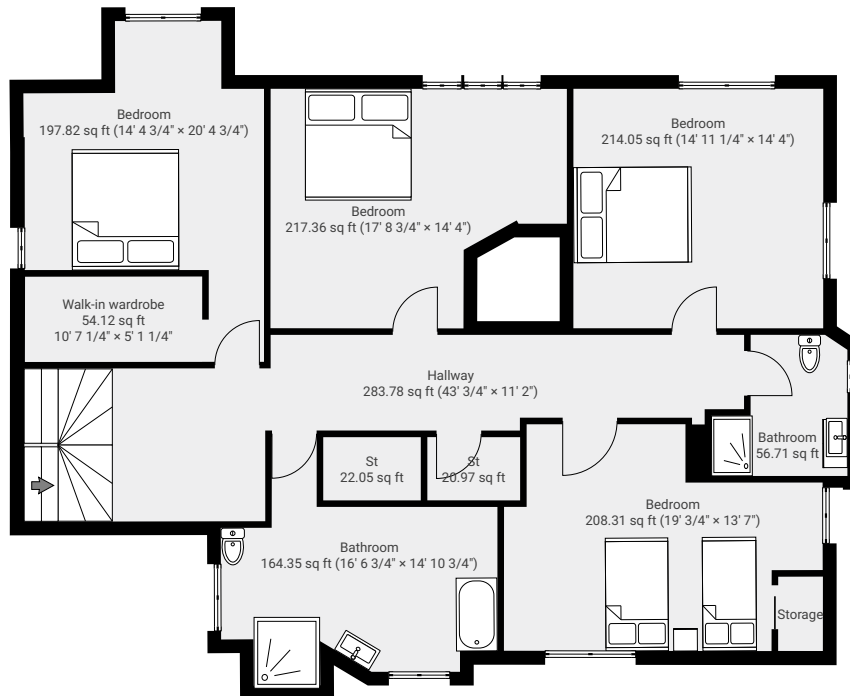

Netherton of Craigie

Netherton of Craigie, Craigiebarn Road, Broughty Ferry
TOTAL AREA: 3687.10 sq ft • LIVING AREA: 3609.06 sq ft • FLOORS: 3

▼ Ground Floor

TOTAL AREA: 1479.18 sq ft • LIVING AREA: 1401.14 sq ft •

▼ 1st Floor

TOTAL AREA: 1450.72 sq ft • LIVING AREA: 1450.72 sq ft •

Netherton of Craigie

Netherton of Craigie, Craigiebarn Road, Broughty Ferry
TOTAL AREA: 3687.10 sq ft • LIVING AREA: 3609.06 sq ft • FLOORS: 3

▼ 2nd Floor

TOTAL AREA: 757.20 sq ft • LIVING AREA: 757.20 sq ft •

1:138