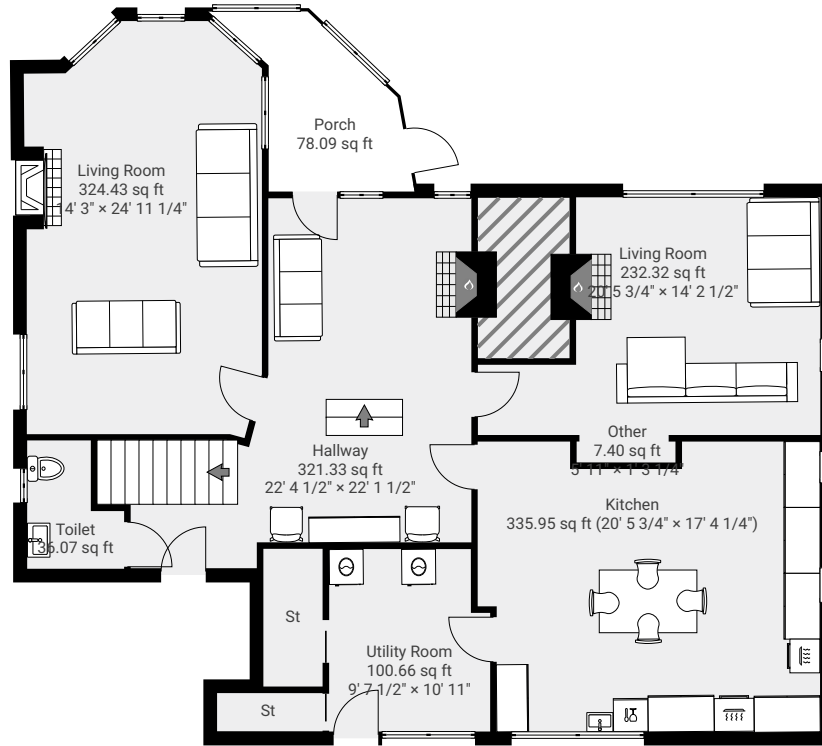

Netherton of Craigie

Netherton of Craigie, Craigiebarn Road, Broughty Ferry
TOTAL AREA: 3687.10 sq ft • LIVING AREA: 3609.06 sq ft • FLOORS: 3

▼ Ground Floor

TOTAL AREA: 1479.18 sq ft • LIVING AREA: 1401.14 sq ft •

▼ 1st Floor

TOTAL AREA: 1450.72 sq ft • LIVING AREA: 1450.72 sq ft •

Netherton of Craigie

Netherton of Craigie, Craigiebarn Road, Broughty Ferry
TOTAL AREA: 3687.10 sq ft • LIVING AREA: 3609.06 sq ft • FLOORS: 3

▼ 2nd Floor

TOTAL AREA: 757.20 sq ft • LIVING AREA: 757.20 sq ft •

1:138