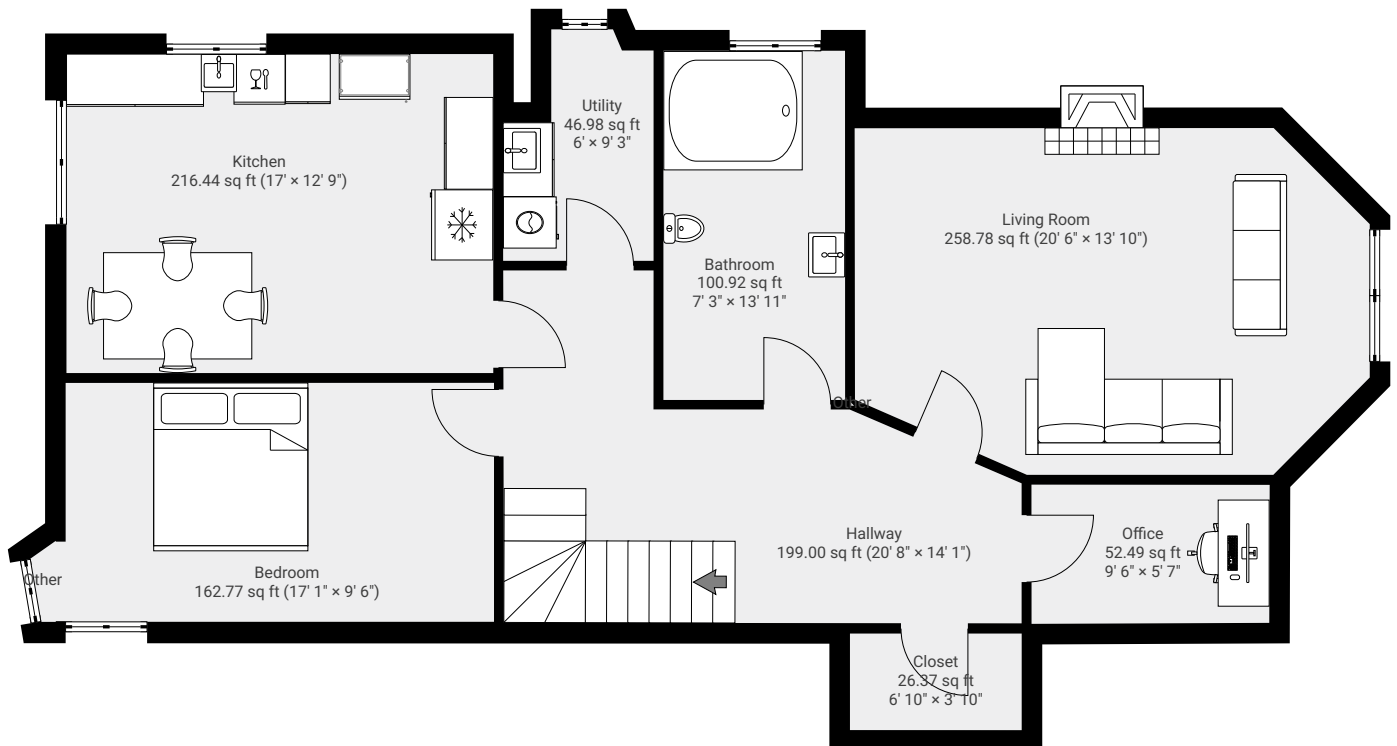

8b Ellieslea Road, Broughty Ferry

Ellieslea Road, Broughty Ferry

TOTAL AREA: 2013.52 sq ft • LIVING AREA: 1845.97 sq ft • FLOORS: 3

▼ Ground Floor

TOTAL AREA: 321.32 sq ft • LIVING AREA: 153.78 sq ft •

▼ 1st Floor

TOTAL AREA: 1065.51 sq ft • LIVING AREA: 1065.51 sq ft •

1:92

8b Ellieslea Road, Broughty Ferry

Ellieslea Road, Broughty Ferry

TOTAL AREA: 2013.52 sq ft • LIVING AREA: 1845.97 sq ft • FLOORS: 3

▼ 2nd Floor

TOTAL AREA: 626.68 sq ft • LIVING AREA: 626.68 sq ft •

1:92