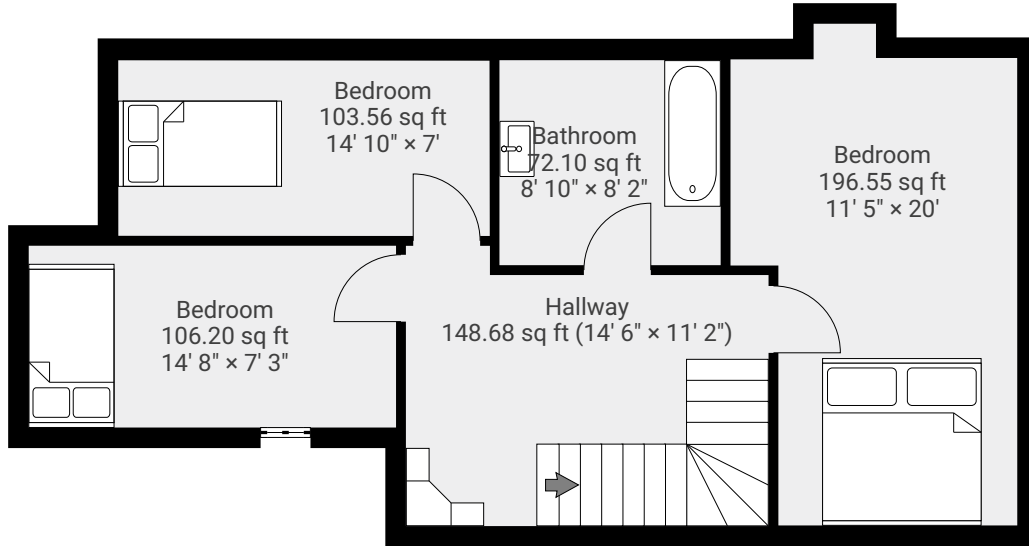

8b Ellieslea Road, Broughty Ferry

Ellieslea Road, Broughty Ferry

TOTAL AREA: 2013.52 sq ft • LIVING AREA: 1845.97 sq ft • FLOORS: 3

▼ Ground Floor

TOTAL AREA: 321.32 sq ft • LIVING AREA: 153.78 sq ft •

▼ 1st Floor

TOTAL AREA: 1065.51 sq ft • LIVING AREA: 1065.51 sq ft •

1:92

8b Ellieslea Road, Broughty Ferry

Ellieslea Road, Broughty Ferry

TOTAL AREA: 2013.52 sq ft • LIVING AREA: 1845.97 sq ft • FLOORS: 3

▼ 2nd Floor

TOTAL AREA: 626.68 sq ft • LIVING AREA: 626.68 sq ft •

1:92