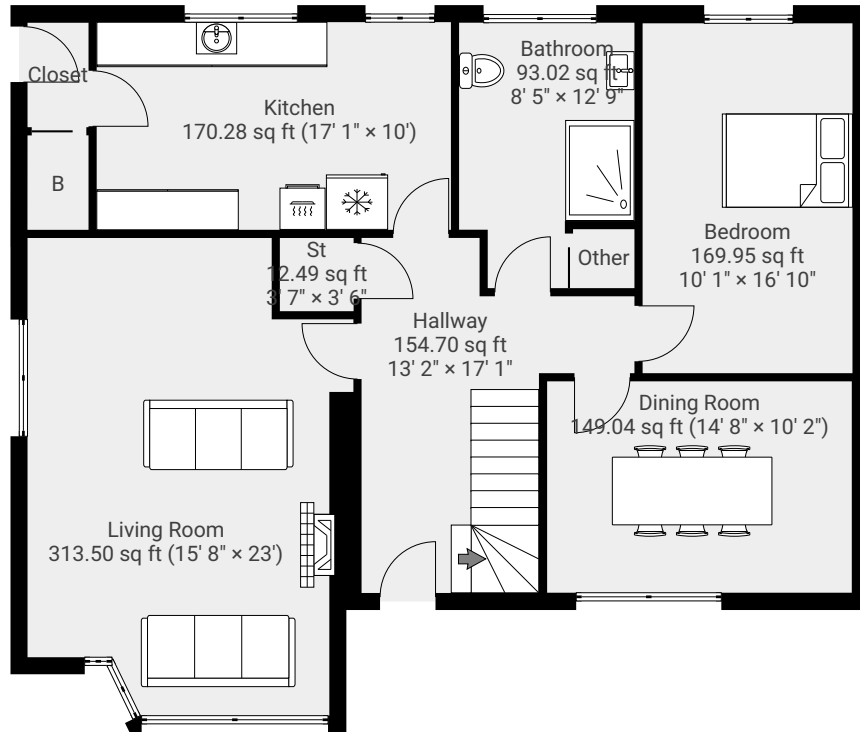

# 8b Abercromby Street

8b Abercromby Street, Broughty Ferry

TOTAL AREA: 1840.04 sq ft • LIVING AREA: 1840.04 sq ft • FLOORS: 2

## ▼ Ground Floor

TOTAL AREA: 1098.82 sq ft • LIVING AREA: 1098.82 sq ft •

## ▼ 1st Floor

TOTAL AREA: 741.22 sq ft • LIVING AREA: 741.22 sq ft •

1:111

Page 1/1