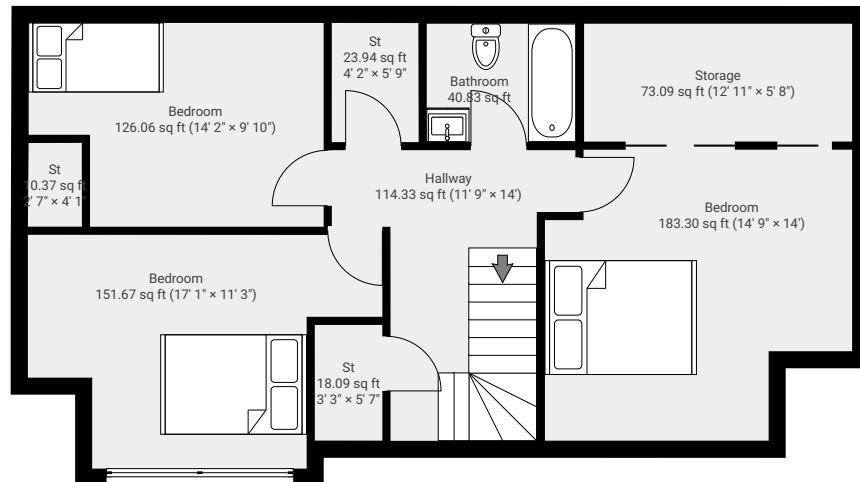

# 8b Abercromby Street

8b Abercromby Street, Broughty Ferry

TOTAL AREA: 1840.04 sq ft • LIVING AREA: 1840.04 sq ft • FLOORS: 2

## ▼ Ground Floor

TOTAL AREA: 1098.82 sq ft • LIVING AREA: 1098.82 sq ft •

## ▼ 1st Floor

TOTAL AREA: 741.22 sq ft • LIVING AREA: 741.22 sq ft •

1:111

Page 1/1